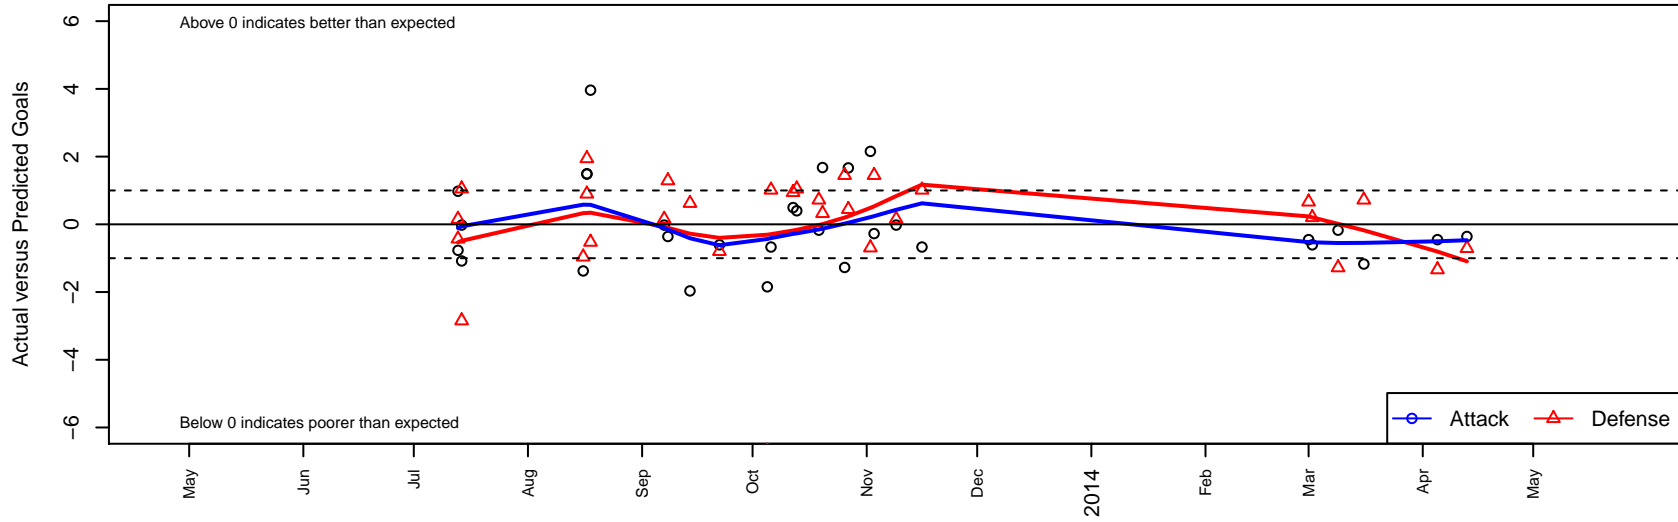

# NEU Juventus White G99

Northeast United  
 Portland, OR  
 G99 total strength=966  
 attack=2.01 defense=1.57  
 fall league = OPL First Division U14, OPL Direc  
 alt names used:  
 NEU Juventus White

Venues played:  
 PCU Summer Classic GU14 Gold  
 Mt Hood Challenge GU14 Silver 1  
 OPL First Division U14  
 OPL Directors Cup Gold U14  
 Spr OPL ZigZag Division U14

**NEU Juventus White G99**  
 Dots are actual minus expected GF (blue circles) and GA (red triangles).  
 Blue line is smoothed change in attack strength. Red is smoothed change in defense strength.